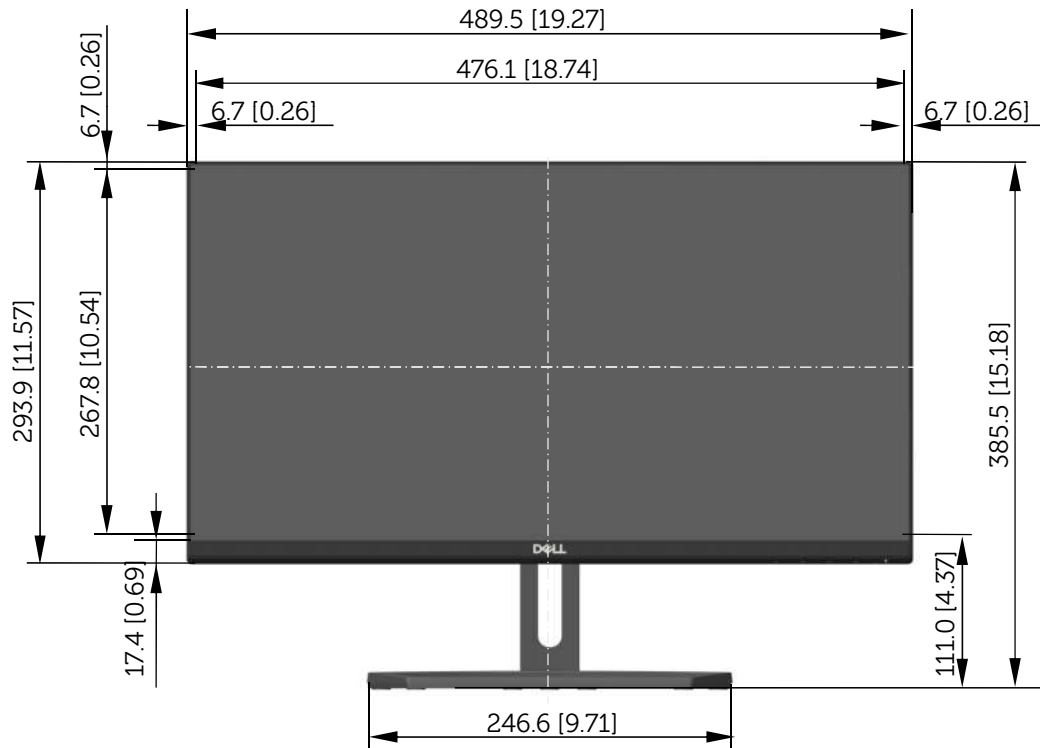

# S2218H / S2218M Outline Dimension

Unit: mm (inch)  
 Dimension: Nominal  
 Scale: Not to scale

Back view of Monitor without stand

S2318H / S2318HX / S2318HN / S2318NX / S2318M Outline Dimension

Unit: mm (inch)  
 Dimension: Nominal  
 Scale: Not to scale

Back view of Monitor without stand